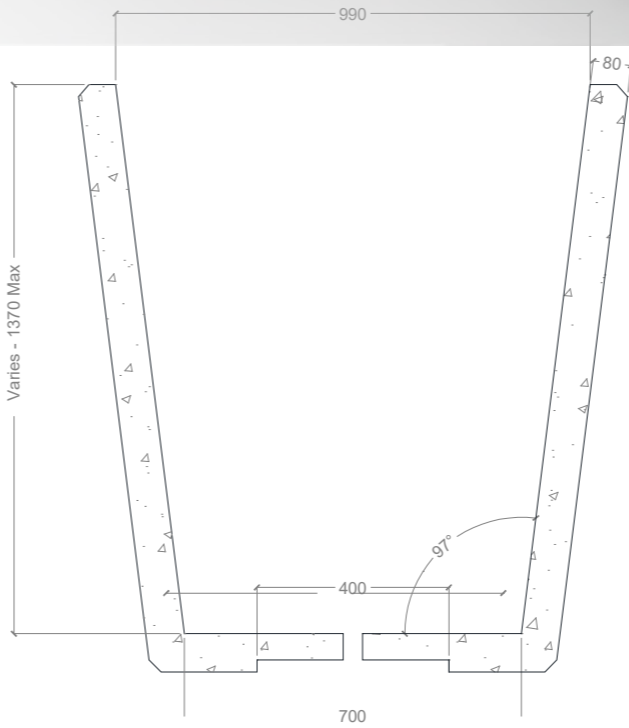

White City - Plant Pots Large

Plan Elevation

Front Elevation

Sectional Elevation